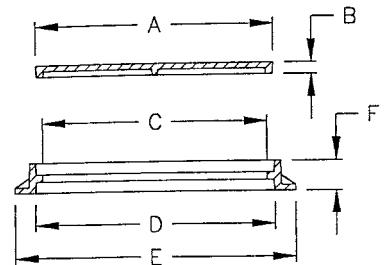

6340 SEWER PIPE COVER

Light duty (Non-traffic)

V-6400 WATERTITE ACCESS HATCH

Heavy duty
Watertite assembly
Bolted and gasketed
Reversible frame

V-6400 Watertite Access Hatch

Catalog Number	A Cover Size	B Cover Thk.	C Clear Opning	D Frame Inside	E Flange Size	F Frame Ht.
Square						
V-6436	37 3/4	1 3/8	34 1/4	37 13/16	43 1/4	4
V-6442	43 3/4	1 7/8	41	44	50 1/8	5
Rectangular						
V-6465	23 x 35	1 3/8	23 x 35	26 x 38	31 1/2 x 43 1/2	4
V-6468	31 7/8 x 37 3/4	1 7/8	29 x 35	32 1/8 x 38	38 1/4 x 44 1/4	5
V-6469	31 3/4 x 49 3/4	1 3/8	28 5/8 x 46 5/8	32 x 50	37 1/2 x 55 1/2	4

Note: All dimensions are in inches.

Supplied By:

877-903-7246

www.trenchdrainsupply.com