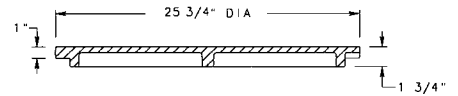

6340 SEWER PIPE COVER

Light duty (Non-traffic)

V-6400 WATERTITE ACCESS HATCH

Heavy duty
Watertite assembly
Bolted and gasketed
Reversible frame

V-6400 Watertite Access Hatch

Catalog Number	A Cover Size	B Cover Thk.	C Clear Opning	D Frame Inside	E Flange Size	F Frame Ht.
Square						
V-6436	37 3/4	1 3/8	34 1/4	37 13/16	43 1/4	4
V-6442	43 3/4	1 7/8	41	44	50 1/8	5
Rectangular						
V-6465	23 x 35	1 3/8	23 x 35	26 x 38	31 1/2 x 43 1/2	4
V-6468	31 7/8 x 37 3/4	1 7/8	29 x 35	32 1/8 x 38	38 1/4 x 44 1/4	5
V-6469	31 3/4 x 49 3/4	1 3/8	28 5/8 x 46 5/8	32 x 50	37 1/2 x 55 1/2	4